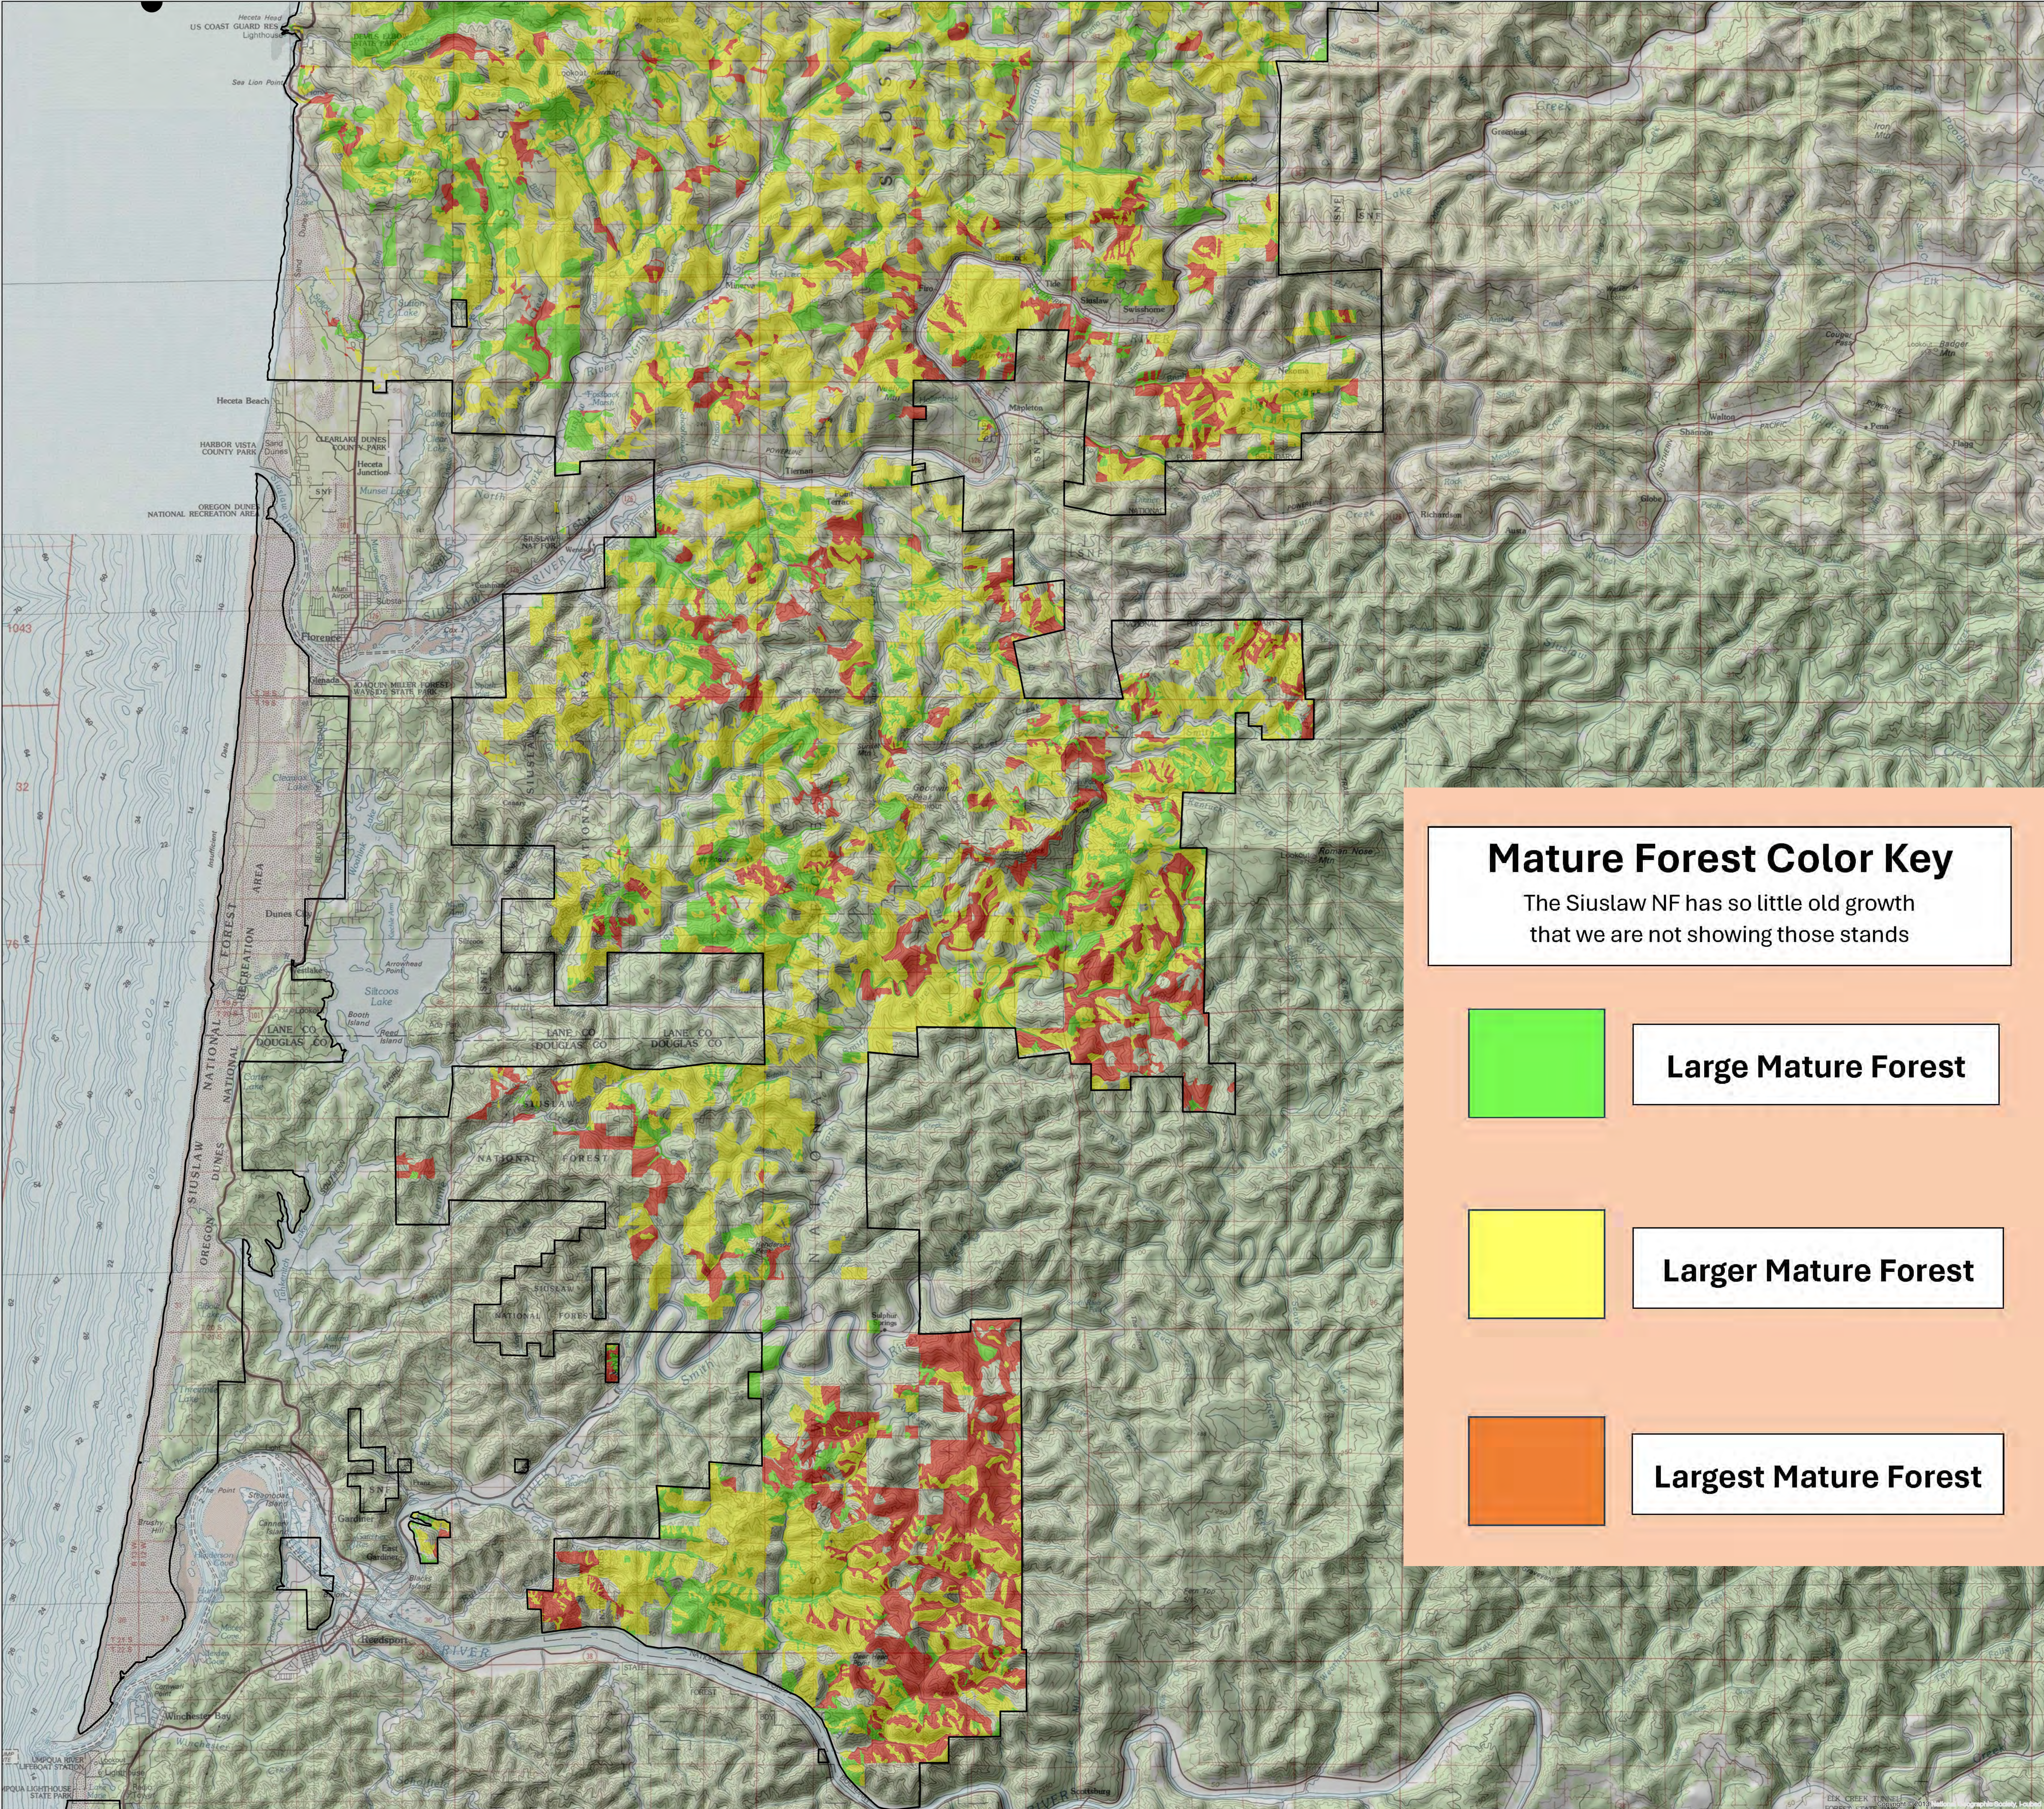

Mature Forest - Southern Siuslaw National Forest (SNF)

South Siuslaw Action Groups

Coast Range Association 2024

Forest Service National Data