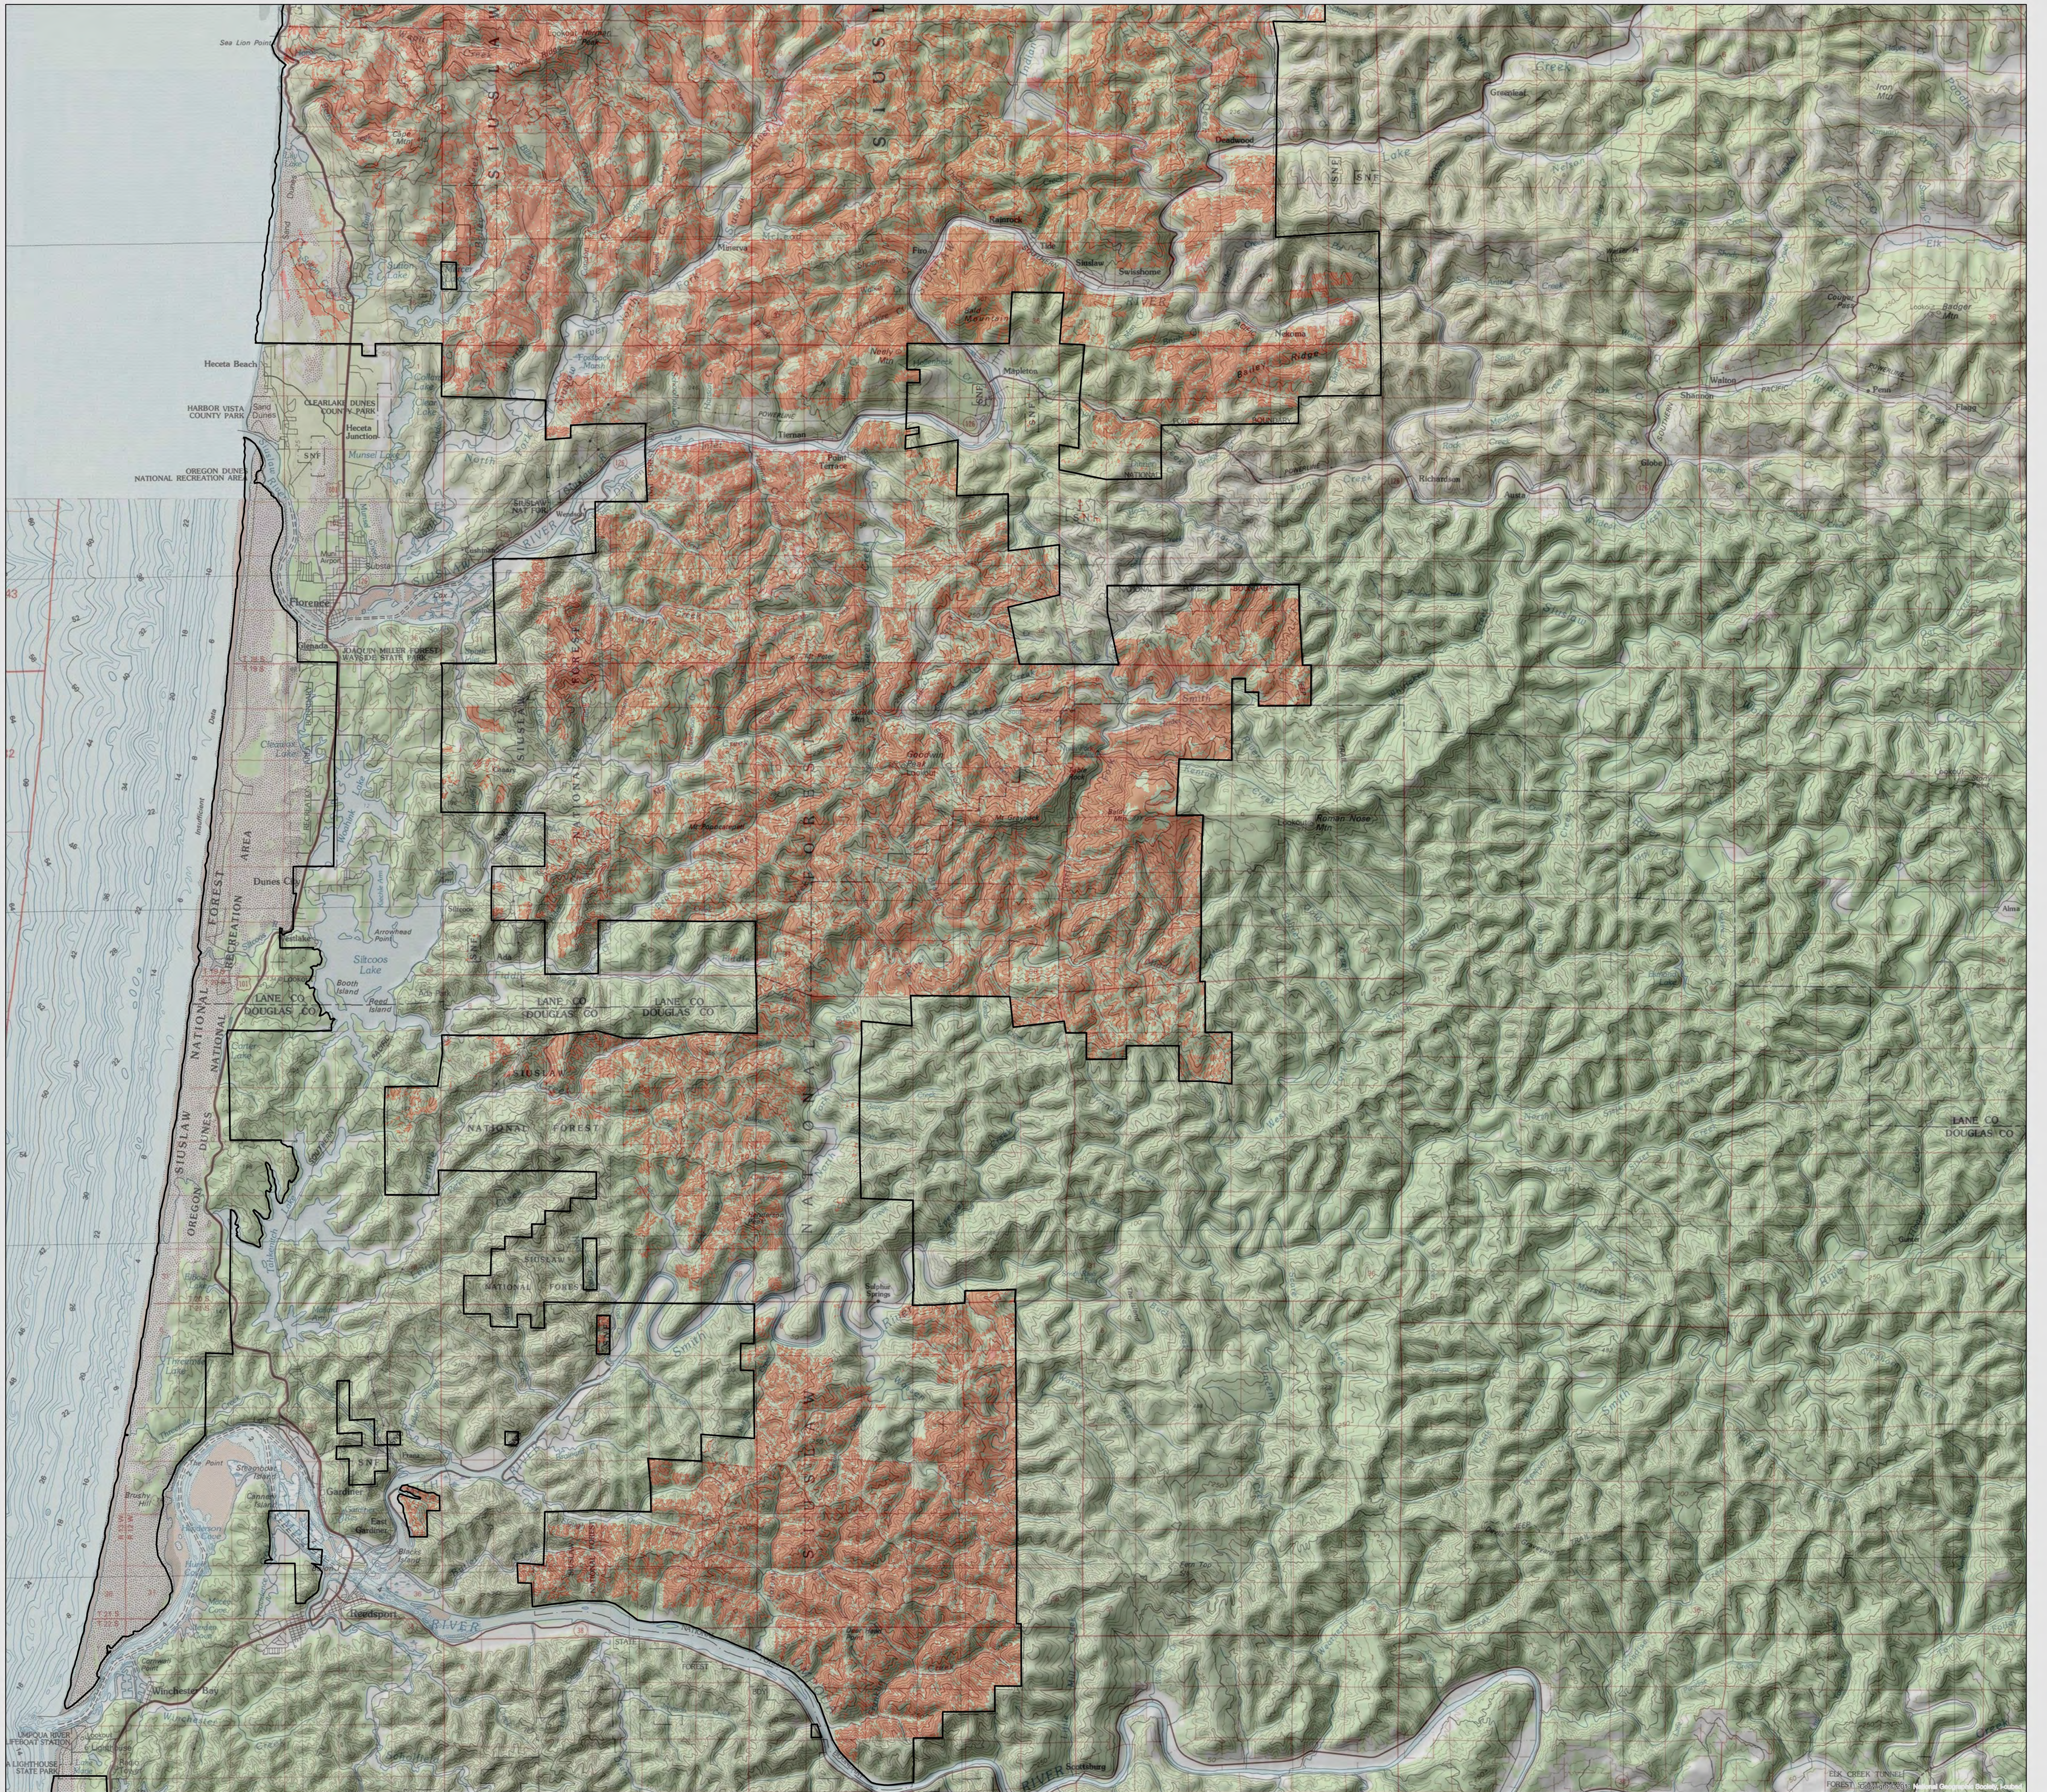

Mature Forest - Southern Siuslaw National Forest (SNF)

South Siuslaw Action Groups

Coast Range Association 2024

Forest Service National Data