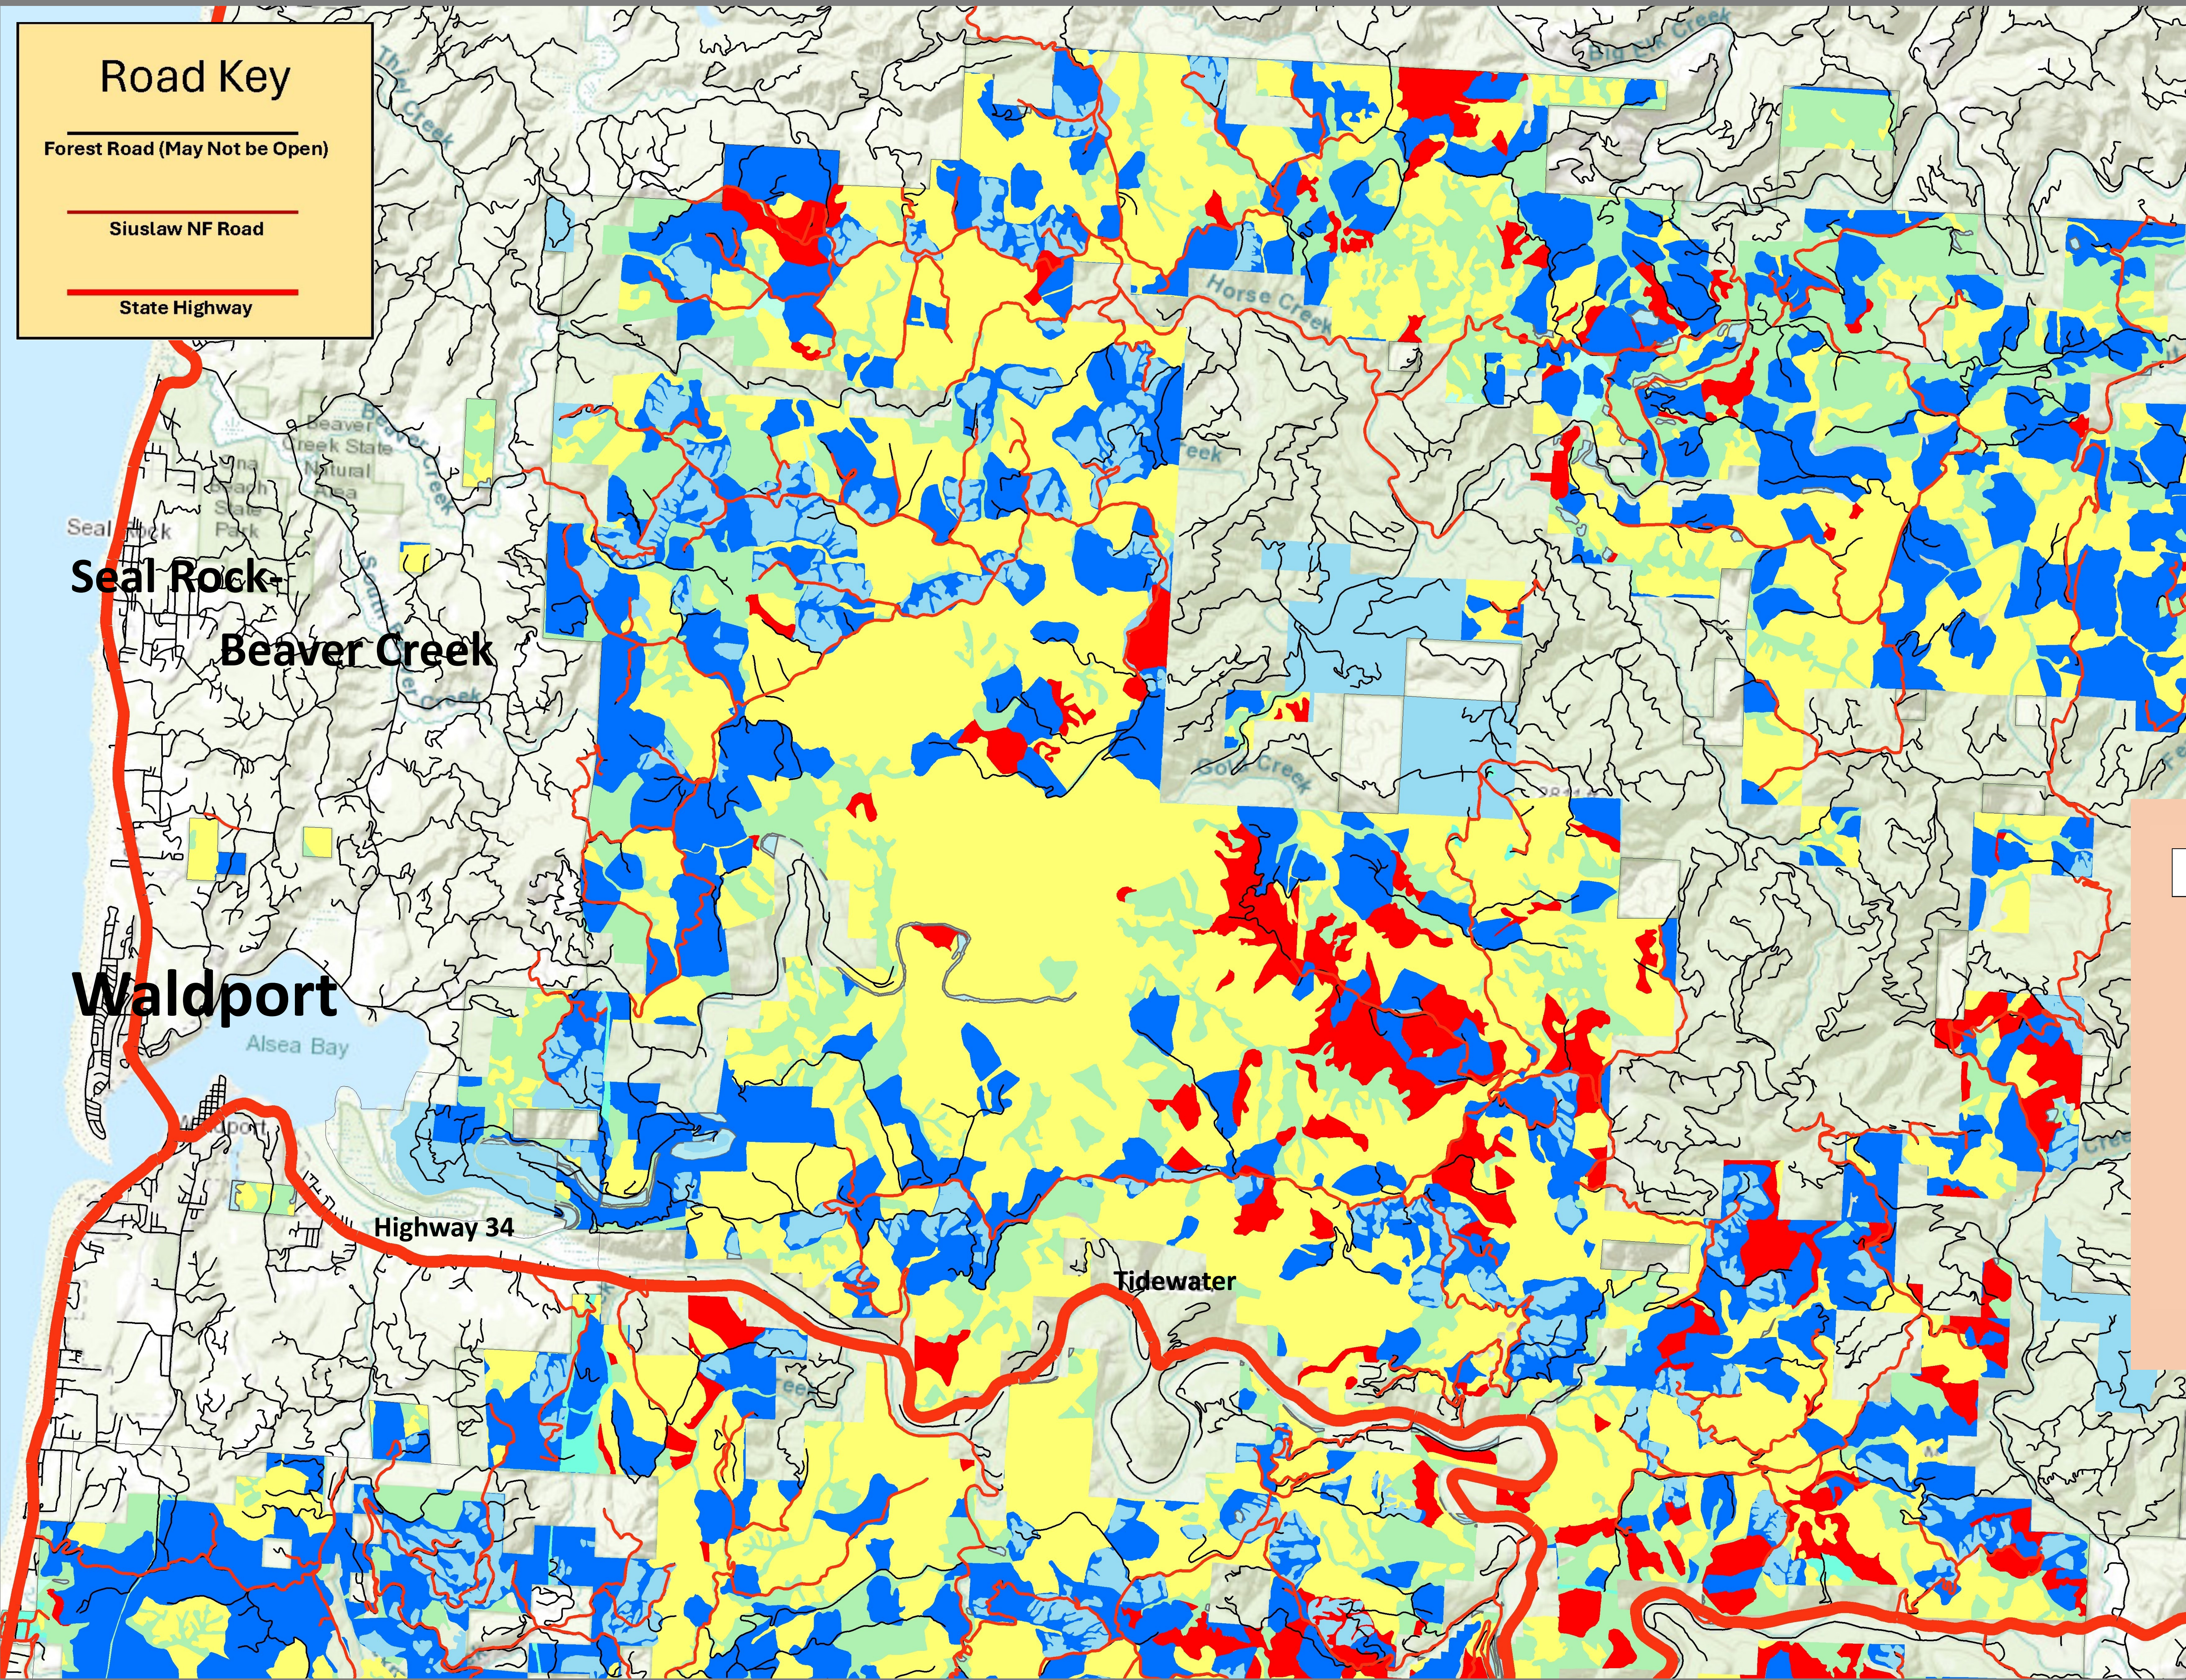

Central Action Group Area 1

Road Key

- Forest Road (May Not be Open)
- Siuslaw NF Road
- State Highway

Forest Color Key

- Large Mature Forest
- Larger Mature Forest
- Largest Mature Forest
- Cut/Thin 1950-2020