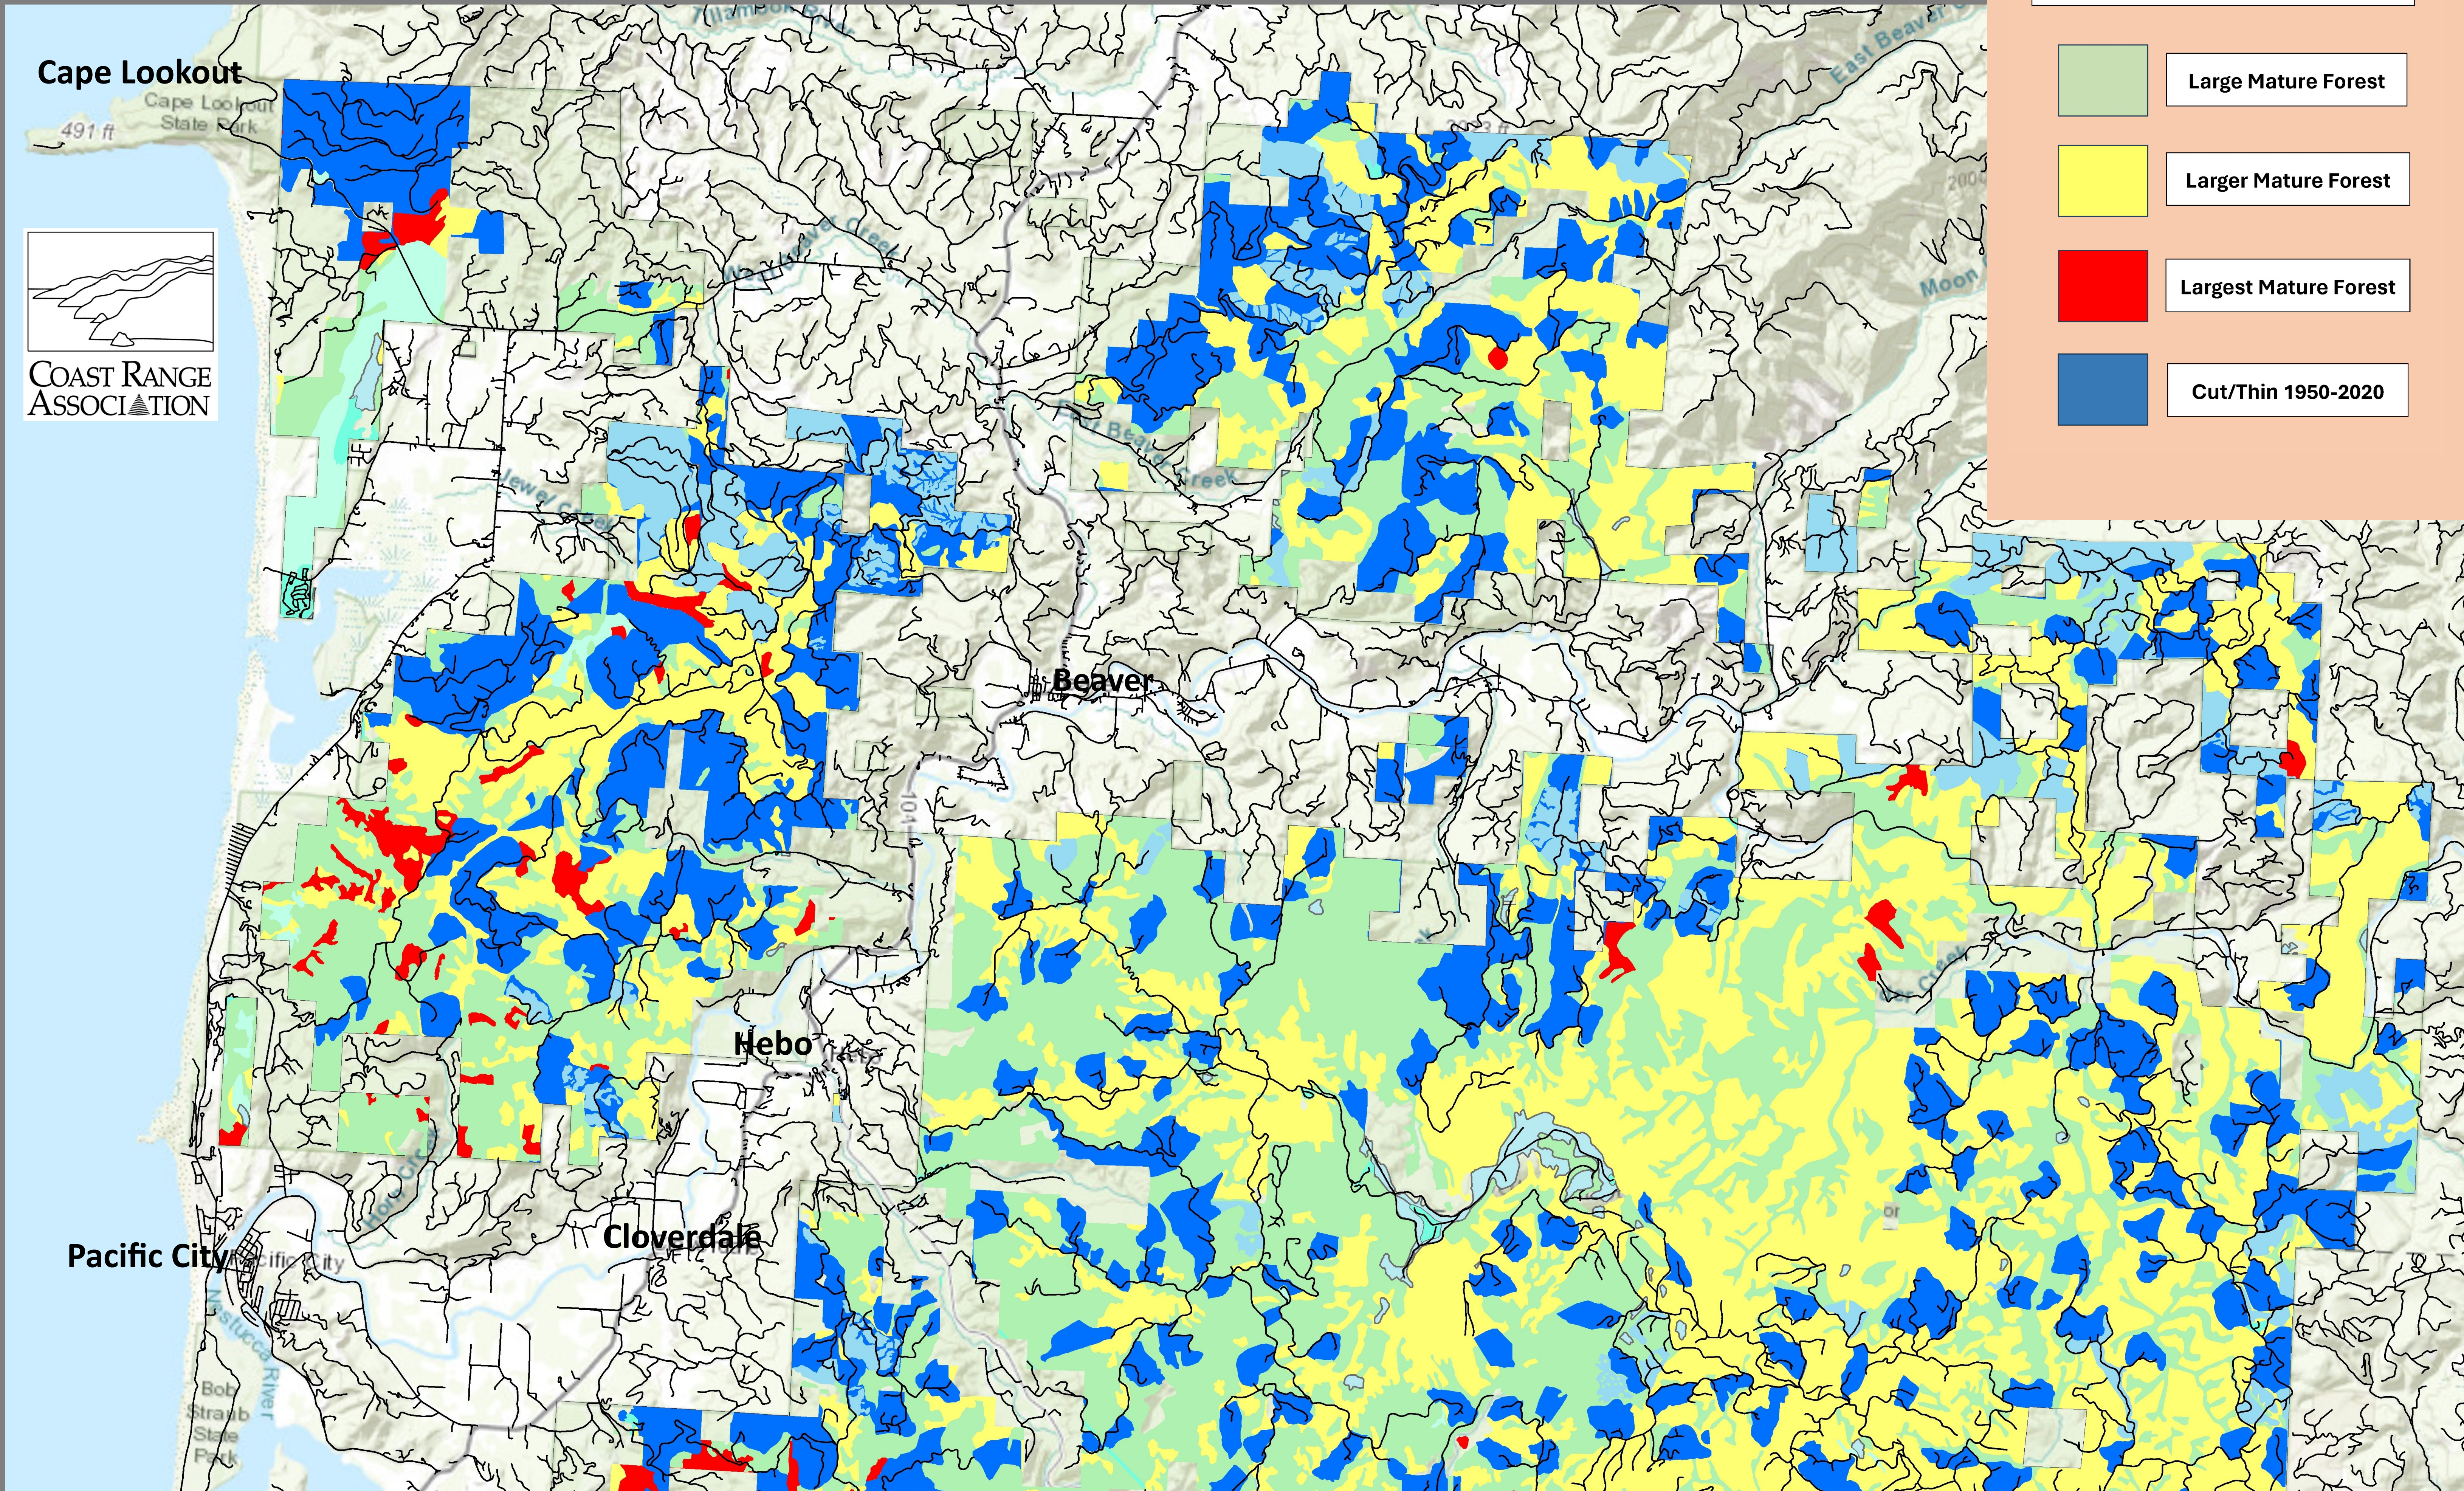

North Action Group Area 1

Forest Color Key

-  Large Mature Forest
-  Larger Mature Forest
-  Largest Mature Forest
-  Cut/Thin 1950-2020

Cape Lookout

Cape Lookout State Park
491 ft

COAST RANGE ASSOCIATION

Beaver

Hebo

Cloverdale

Pacific City

Bob Straub State Park

Forest Color Key

-  Large Mature Forest
-  Larger Mature Forest
-  Largest Mature Forest
-  Cut/Thin 1950-2020

**North
Action
Group
Area 2**