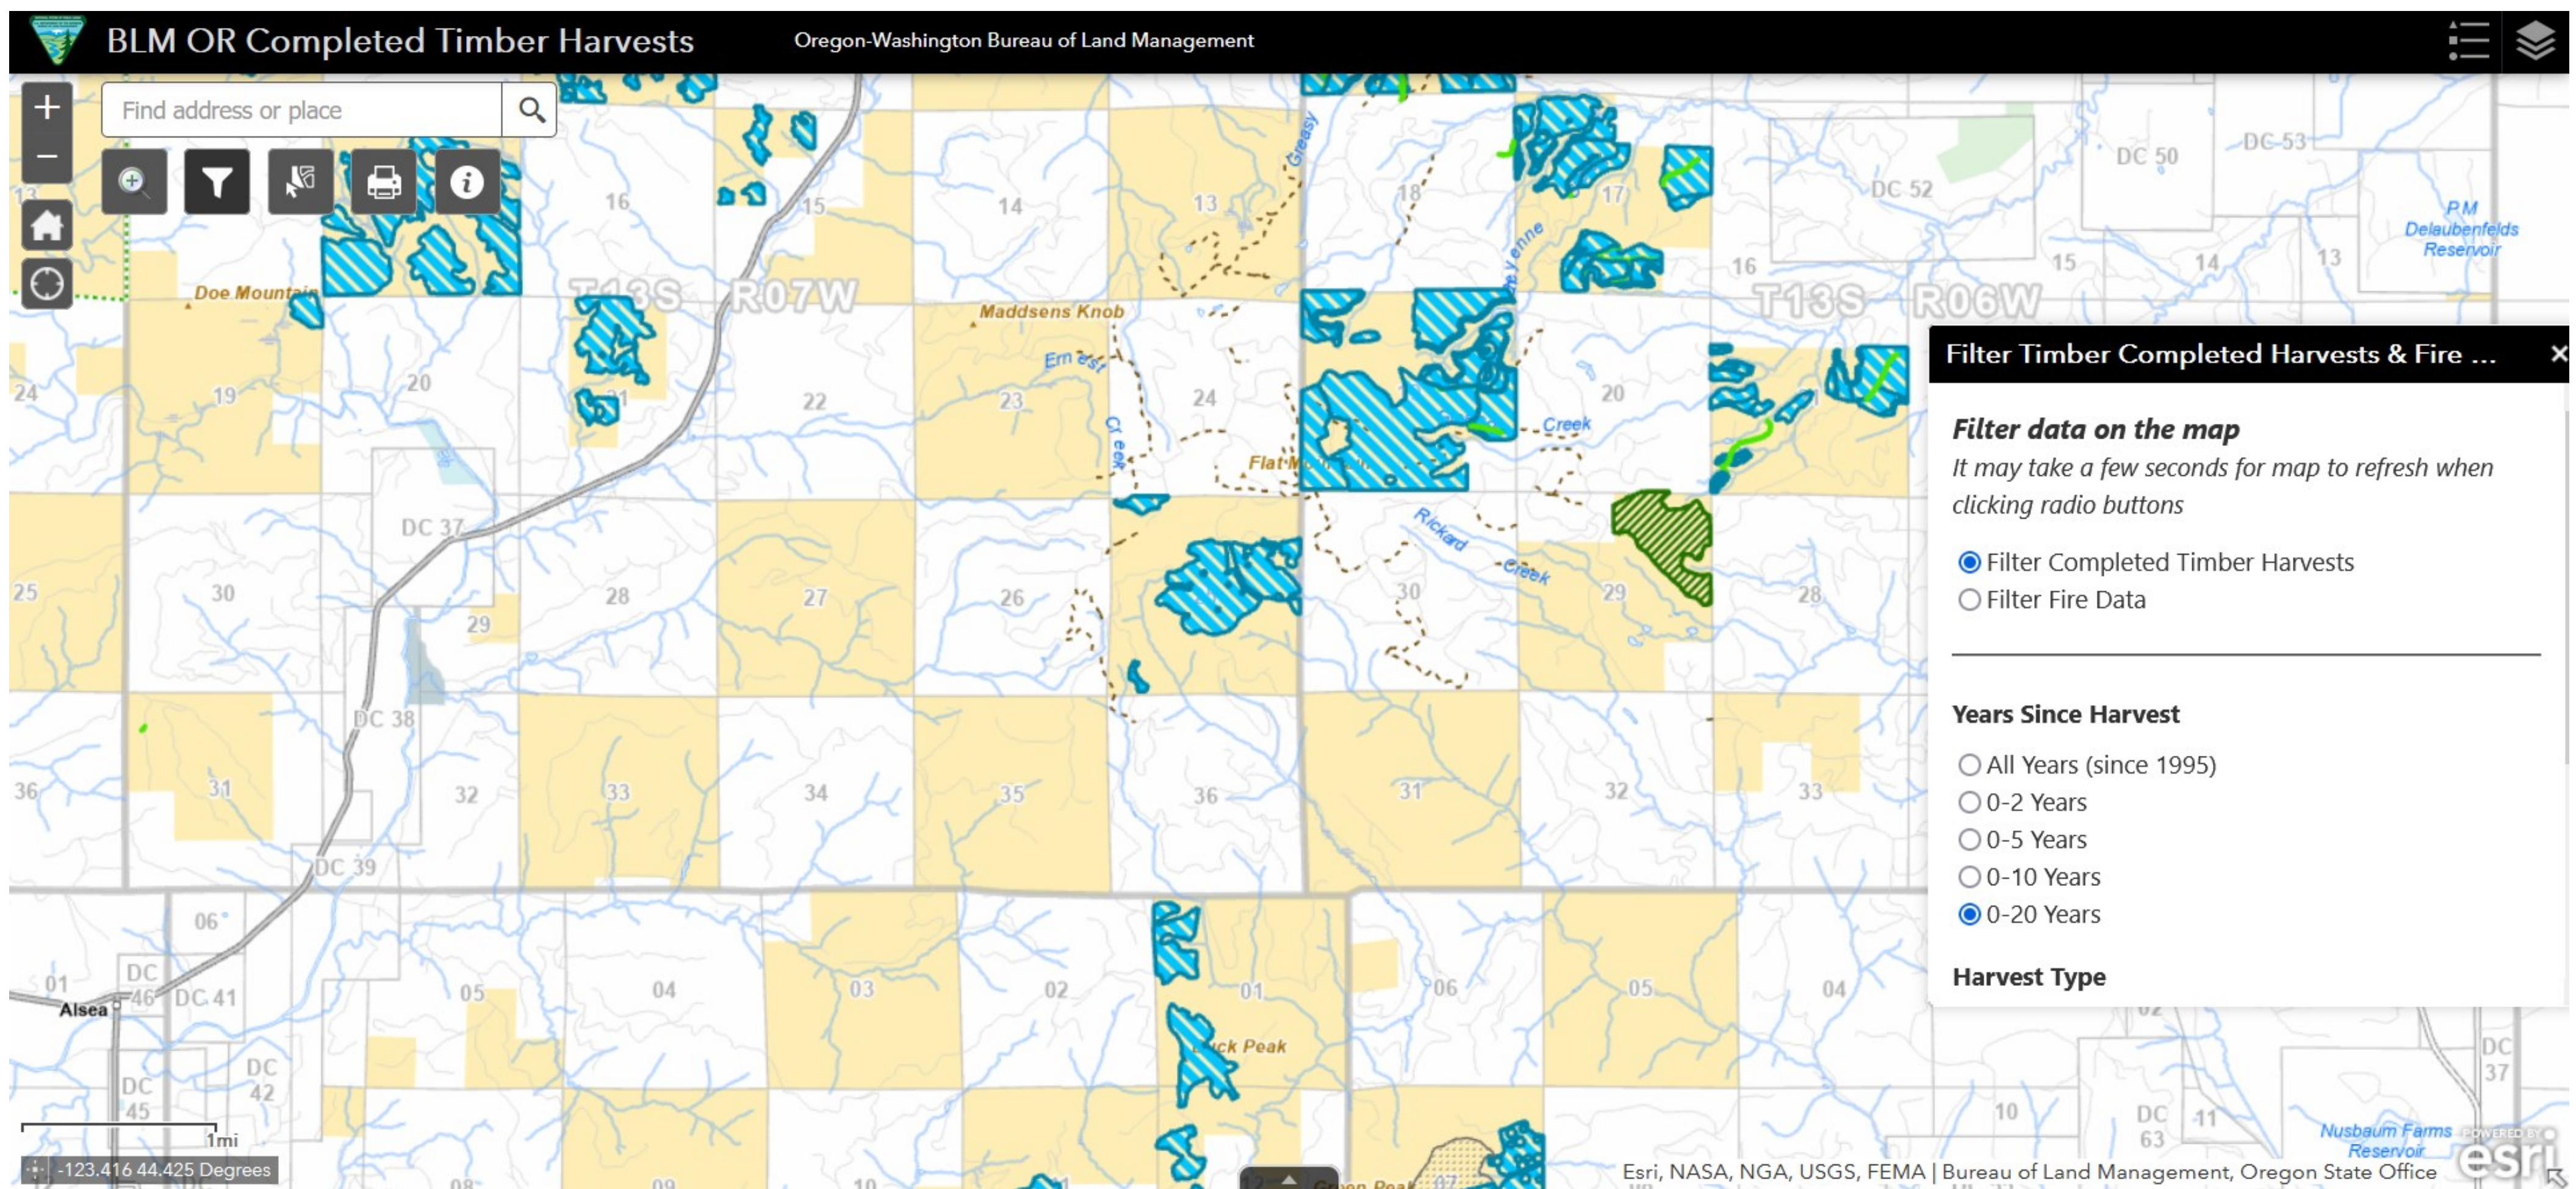

## Several views of the project area

## Previous BLM timber sales for the past 20 years.

[https://webmaps.blm.gov/program\\_apps/BLM\\_ORWA/BLM\\_OR\\_SO\\_Completed\\_Timber\\_Harvests/](https://webmaps.blm.gov/program_apps/BLM_ORWA/BLM_OR_SO_Completed_Timber_Harvests/)

Google Earth view of the Alosea area with BLM owned native forest shown.

**Green** overlay = 70 to 100 year old forest

**Brown** overlay = 100 to 150 year old forest

**Red** overlay = 150+ year old forest

Same as the previous Google Earth view but with a larger view area