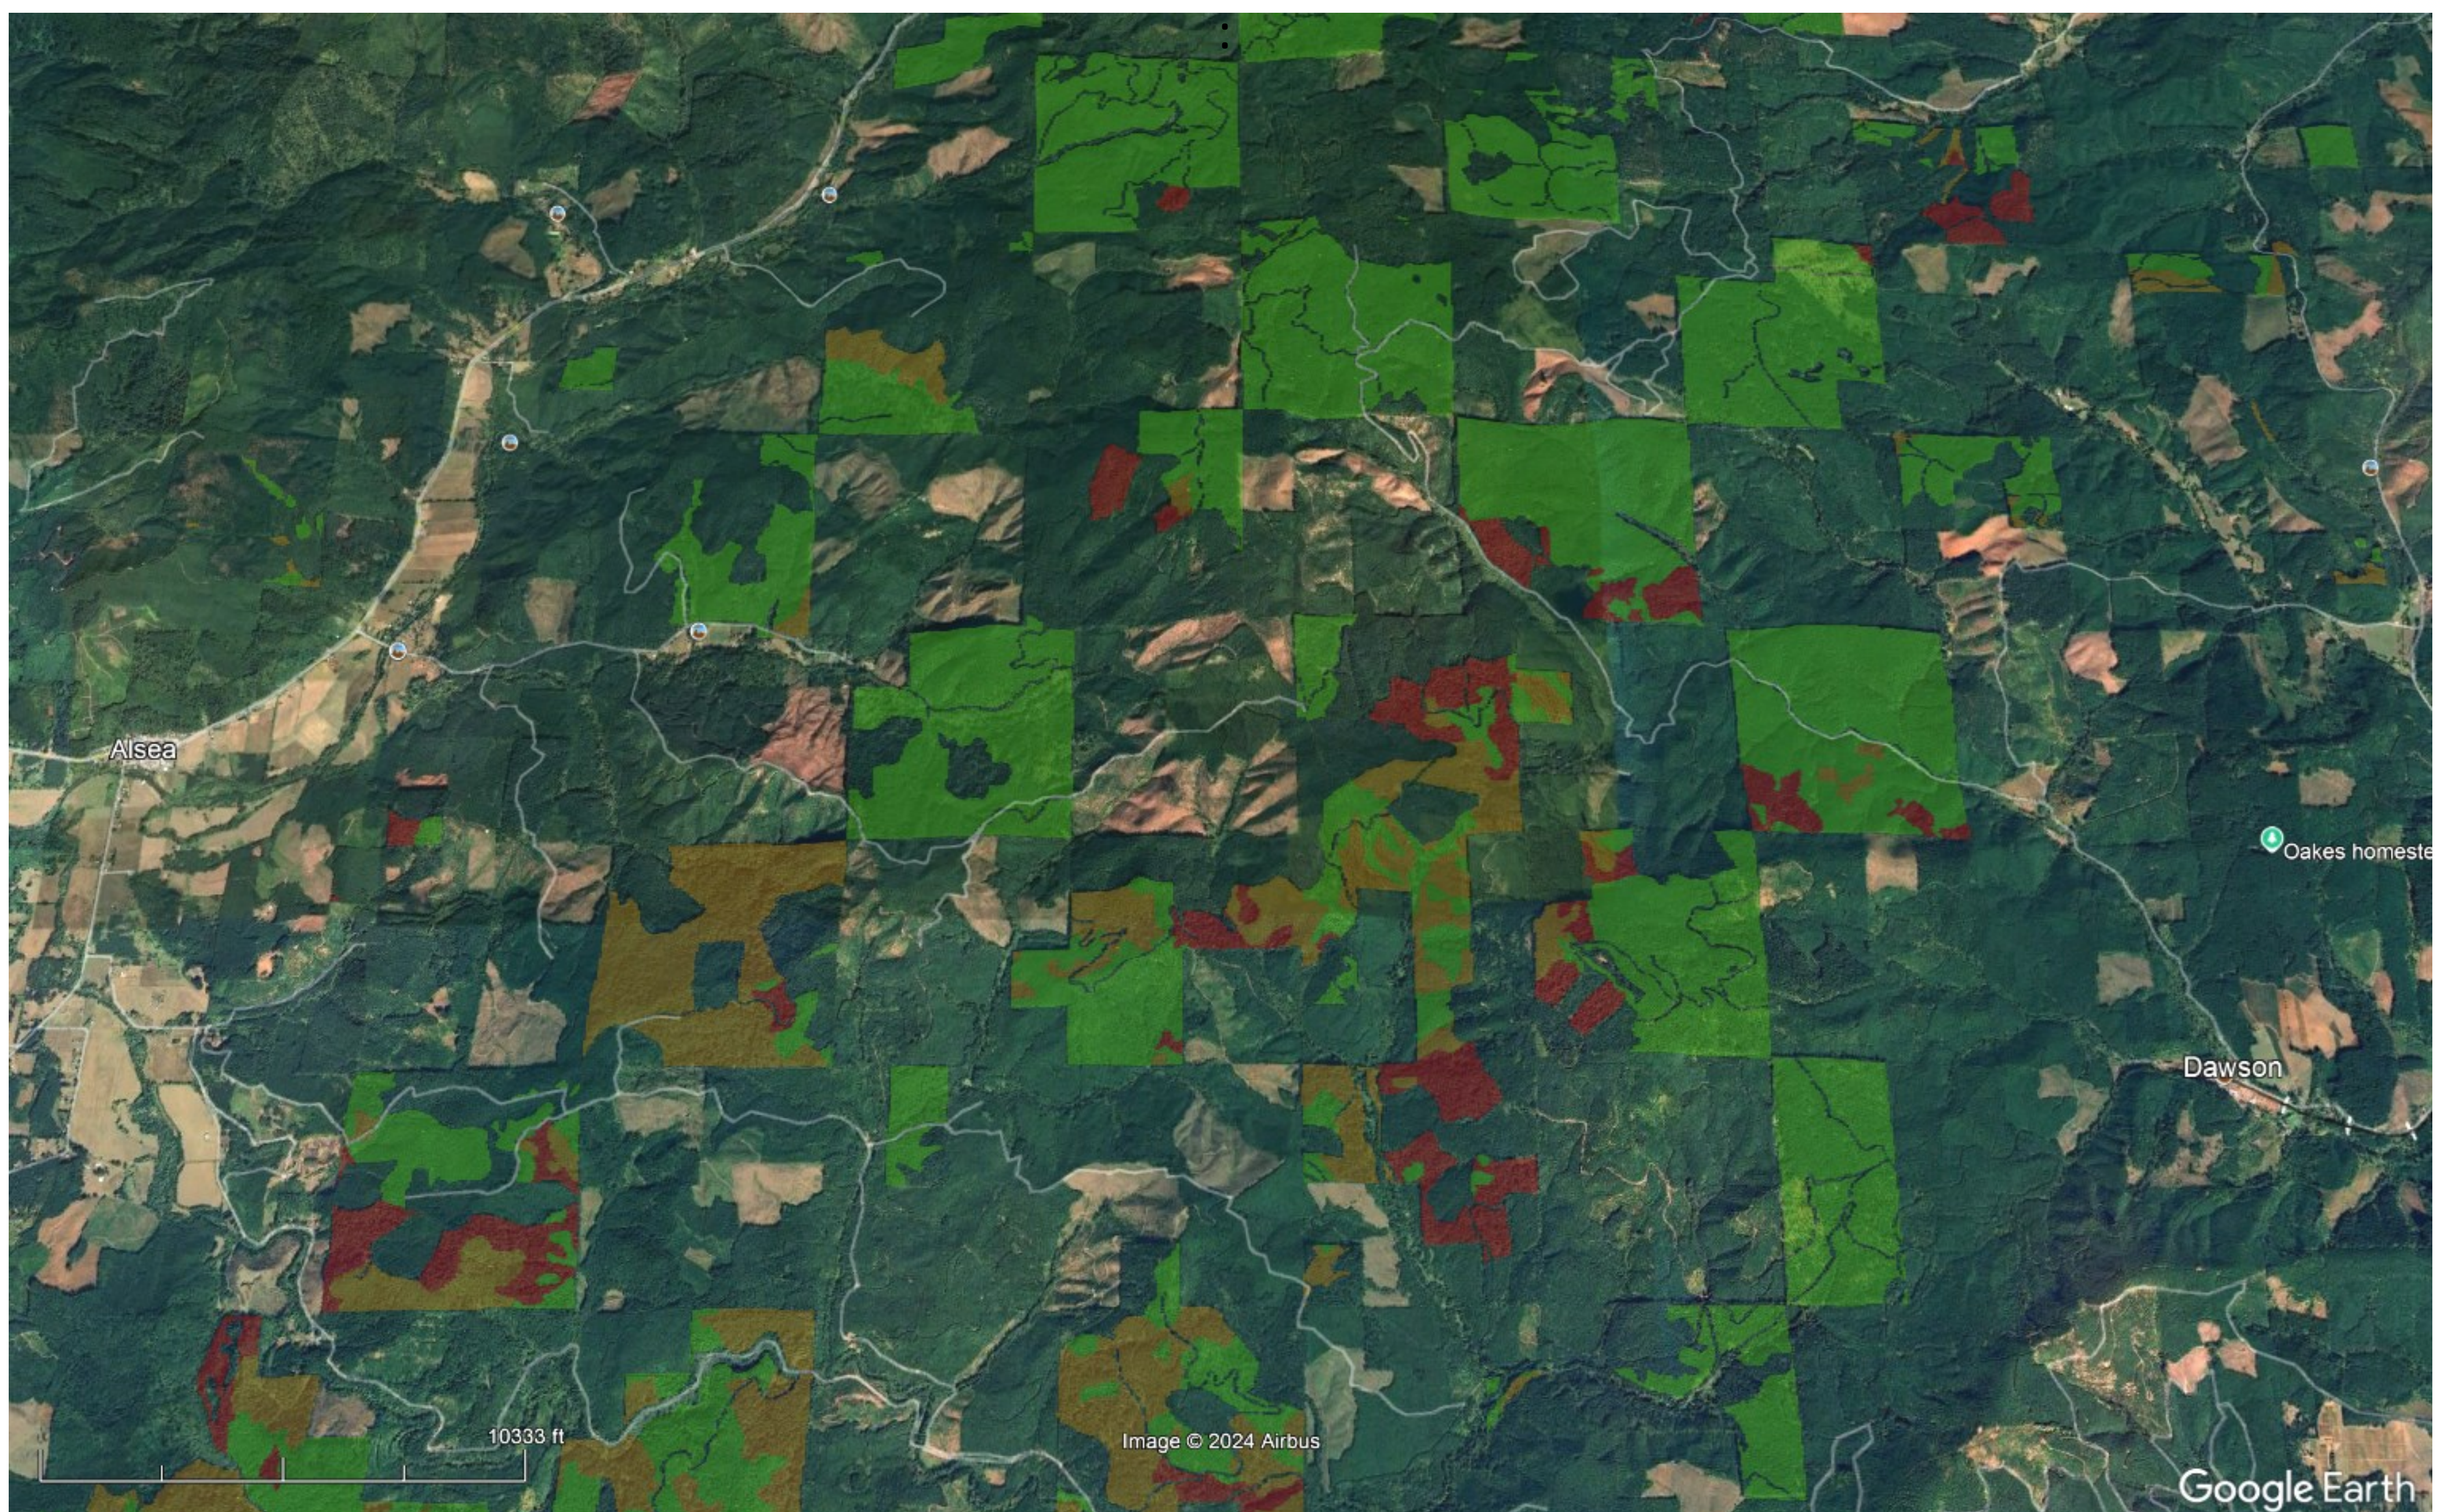

## Several views of the project area

## Previous BLM timber sales for the past 20 years.

[https://webmaps.blm.gov/program\\_apps/BLM\\_ORWA/BLM\\_OR\\_SO\\_Completed\\_Timber\\_Harvests/](https://webmaps.blm.gov/program_apps/BLM_ORWA/BLM_OR_SO_Completed_Timber_Harvests/)

Google Earth view of the Alosea area with BLM owned native forest shown.

**Green** overlay = 70 to 100 year old forest

**Brown** overlay = 100 to 150 year old forest

**Red** overlay = 150+ year old forest

Same as the previous Google Earth view but with a larger view area